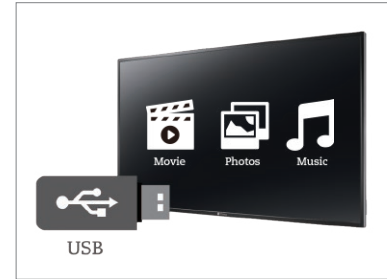

PM-43

LED 

A user-friendly 43" LED-backlit display featuring DLNA compliance, Anti-Burn-in™ technology and USB playback for indoor digital signage operations.

Featuring Full HD resolution, 350 nits of brightness and a 3000:1 contrast ratio, the PM-43 is capable of delivering lively images in diverse indoor environments. DLNA compliance and USB playback are designed for easy sharing of multimedia contents. Simply connect to DLNA compliant media devices with an Ethernet cable to stream contents in real time within the local network. The PM-43 comes with RS-232/RJ45 remote control for media player integration. Another user-friendly feature is a built-in programmable scheduler that enables automatic selective content playing and pre-set time turn-off. With Anti-Burn-in™ technology and Built-in Image Enhancer, the PM-43 delivers reliable performance for digital signage environments.

- > LED-Backlit technology with Full HD resolution
- > VA panel for wide viewing angle
- > 11.9 mm (left/right/top) and 14.9 mm (bottom) slim bezel width
- > Anti-Burn-in™ technology
- > Built-in Image Enhancer: 3D Comb Filter/ Deinterlace/ Noise Reduction
- > USB playback function
- > DLNA compliance
- > Versatile connectivity: VGA, DVI, HDMI, Composite, Component
- > RS-232 in/out, RJ45 and IR in/out for remote control
- > Built-in scheduler allows different programme scheduling
- > Built-in speakers (10W x 2)
- > Ideal for 16/7 operations

USB Playback for easy multimedia content presenting

Versatile connectivity: VGA, DVI, HDMI, Composite, Component

Built-in scheduler automatically activates and deactivates the PM-43 with designated input signal according to programmed schedules.